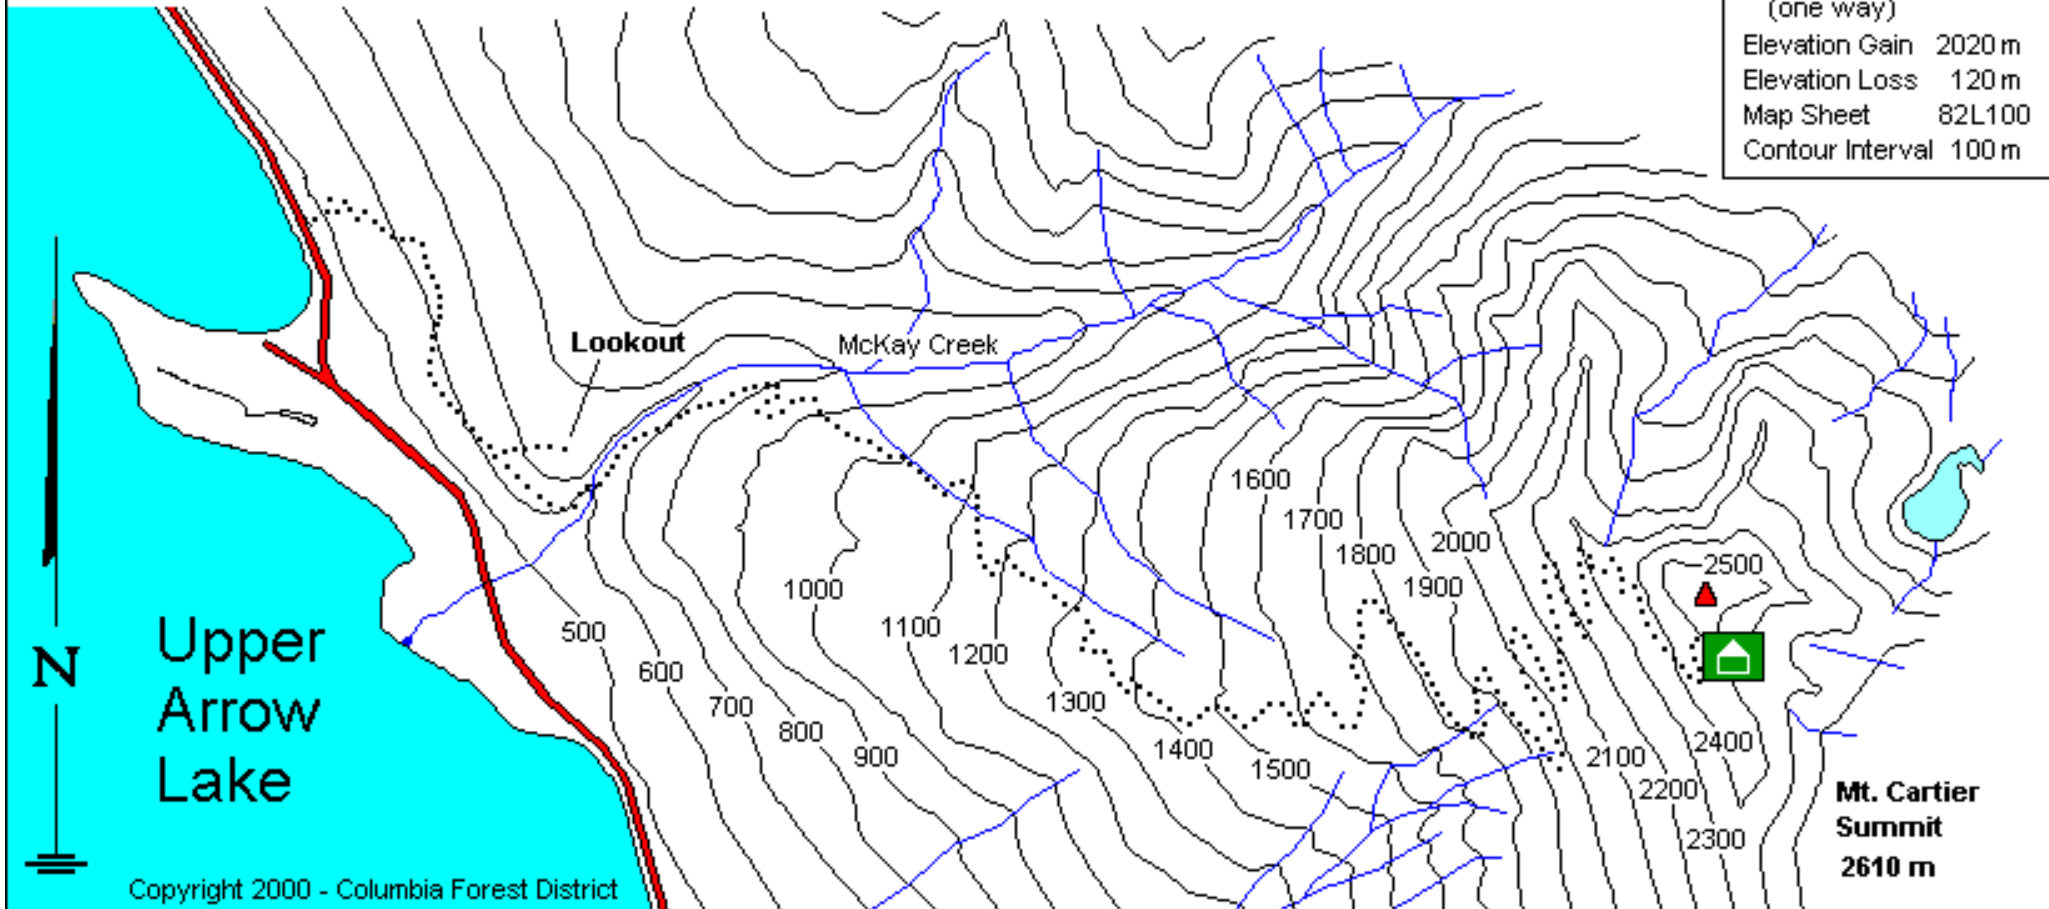

Revelstoke 10 Km
Airport Way

Mount Cartier Trail

Trail length	14.5 Km
Travel time	4-6 Hrs (one way)
Elevation Gain	2020 m
Elevation Loss	120 m
Map Sheet	82L100
Contour Interval	100 m

**Mt. Cartier
Summit
2610 m**

Copyright 2000 - Columbia Forest District